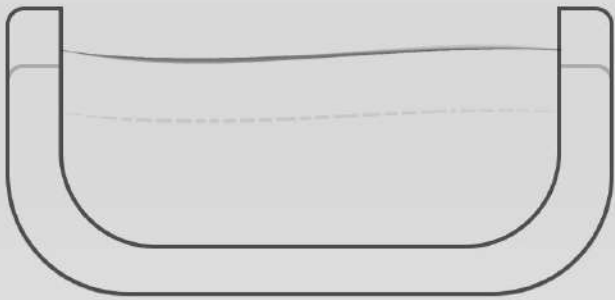

MADONNA PREMIUM FREESTANDING SERIES

**Suitable For
Dual Bathing**

**Extra Depth For
Deeper Soak**

**Soft Satin
Like Surface Finish**

— PMMA Acrylic Sheet

— ABS

— FRP
(Fiber Reinforced Polymer)

LENGTH 1800 MM

WIDTH 800 MM

HEIGHT 640 MM

DEPTH 440 MM

TECHNICAL DRAWING